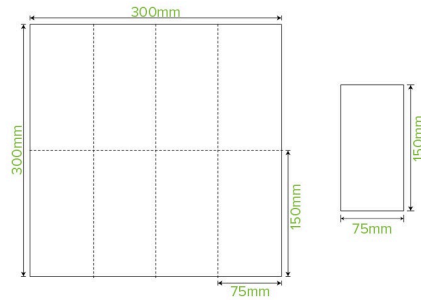

1-Ply 1/8 Fold Natural Lunch BioNapkin L-LN1/8-1PN

Not all paper napkins are created equal! Eco-friendly 1-ply 1/8 fold natural lunch napkins are made from FSC™ Mix certified paper pulp & carbon neutral. BioNapkins are recyclable (if not too soiled) and home compostable. Custom printing available.

Carton quantity: 3000	Sleeves per carton: 6	Units per sleeve: 500
Carton Size LxWxH (cm): 46.0 x 32.0 x 25.0	Carton gross weight (kg): 6.200000	Carton barcode: 19344062020100
Raw material: Paper - FSC™ Mix certified paper	Lining/coating: None	Window material: None
Printing Type: None	Inks: None	Dimensions top LxW (mm): 300x300
Dimensions base LxW (mm): 300x300	Product weight (g): 1.75	Thickness: 1-Ply
Use: N/A	Manufactured: China	Customise: Print
MOQ custom: 90000	Mould fees: Yes - see custom packaging	Environmental production certified: ISO 14001
Quality product certified: ISO 9001	Factory food safety certified: ISO 22000	Corporate social accreditation: SMETA
Home compostable: Yes	Industrially compostable: Yes	Recyclable: Yes - In The Paper Recycling if Not Contaminated With Food