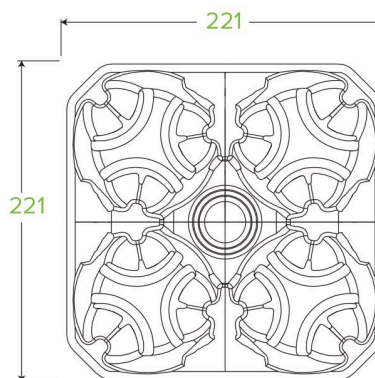

4 Cup BioCup Tray B-CC-832

Carton quantity: 300	Sleeves per carton: 4	Units per sleeve: 75
Carton Size LxWxH (cm): 45.0 x 45.0 x 34.0	Carton gross weight (kg): 12.750000	Carton barcode: 19344062000300
Raw material: Paper - Recycled Paper Pulp	Lining/coating: None	Window material: None
Printing Type: None	Inks: None	Dimensions top LxW (mm): 221x221
Product Depth: 50.0	Product weight (g): 42.0	Use: N/A
Manufactured: Malaysia	Customise: Unavailable	MOQ custom: N/A
Mould fees: No	Quality product certified: ISO 9001	Home compostable: Yes
Industrially compostable: Yes	Recyclable: Yes - In The Paper Recycling if Not Contaminated With Food	