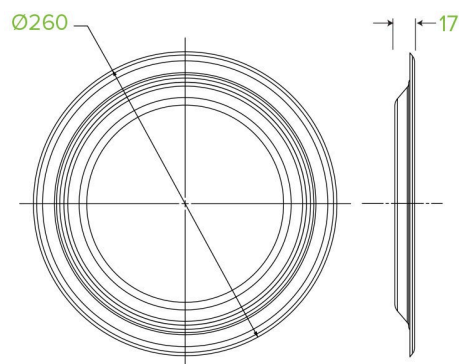

## 25cm / 10" Round BioCane Plate B-PL-10

<b>Carton quantity:</b> 500	<b>Sleeves per carton:</b> 4	<b>Units per sleeve:</b> 125
<b>Carton Size LxWxH (cm):</b> 52.5 x 26.5 x 33.0	<b>Carton gross weight (kg):</b> 11.000000	<b>Carton barcode:</b> 19344062000256
<b>Raw material:</b> "Bagasse - White (80% sugarcane pulp, 20% wood pulp)"	<b>Lining/coating:</b> None	<b>Window material:</b> None
<b>Printing Type:</b> None	<b>Inks:</b> None	<b>Dimensions top LxW (mm):</b> 260x260
<b>Dimensions base LxW (mm):</b> 260x260	<b>Product Depth:</b> 17.0	<b>Product weight (g):</b> 20.0
<b>Thickness:</b> 0.6mm	<b>Use:</b> Hot, Cold, Wet & Dry Products	<b>Manufactured:</b> China
<b>Customise:</b> Emboss	<b>MOQ custom:</b> 100000	<b>Mould fees:</b> Yes - see custom packaging
<b>Environmental production certified:</b> ISO 14001	<b>Quality product certified:</b> ISO 9001	<b>Factory food safety certified:</b> BRC, HACCP
<b>Corporate social accreditation:</b> SA 8000, BSCI	<b>Home compostable:</b> Certified to AS5810 Australian standards, Certified to NF T51-800 European standards, TBC	<b>Industrially compostable:</b> Certified to AS4376 Australian Standards, Certified to EN13432 European Standard
<b>Recyclable:</b> Yes - In The Paper Recycling if Not Contaminated With Food		